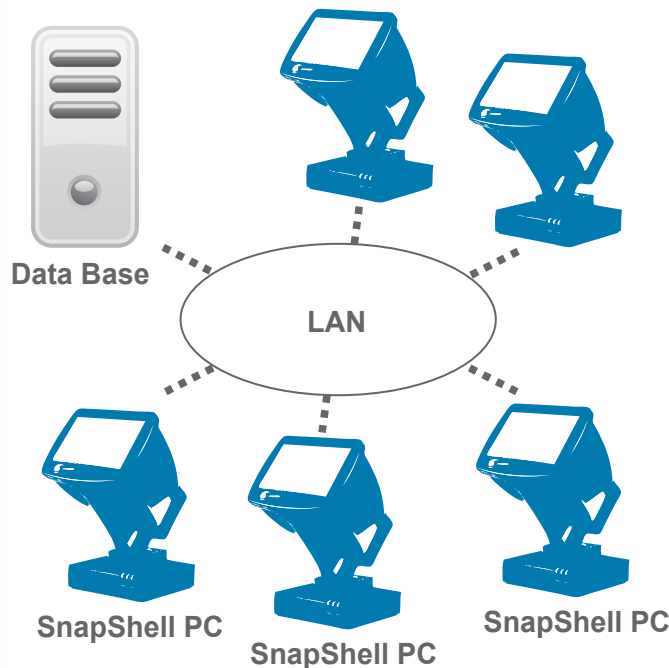

CARD SCANNING SOLUTIONS - Superior
Snapshell® PC

Create your own network solution

The Snapshell® PC is a state-of-the-art networking solution that includes a fully functioning PC and cutting-edge Snapshell® ID reader. It comes with a choice of built-in Wifi connectivity and 1000 BaseT Ethernet port. The unit has a tiny footprint requiring very little space and less power. The SnapShell® PC is a micro form factor PC bundled with the SnapShell® reader that easily fits into the palm of your hand. With their high power efficiency, this ID reading solution can easily be deployed into the most intricate network environments.

The SnapShell® PC solution comes bundled with either IdScan® software, ScanShell.net® modular software, and/or it can be used with our Software Development Kit (SDK) for smooth integration into 3rd party software or custom application development.

SnapShell® PC Hardware Features:

- Easy plug and play installation
- Low maintenance – No calibration
- Low wear and tear – No mechanical moving parts
- Excellent picture resolution – 600dpi true color
- Fast processing time – 2-3 seconds

SnapShell® Software Features:

- (Specific features dependant on software version)
- Reads and authenticates* Driver's Licenses and ID cards of over 50 US states and 45 countries
 - Reads both 1D and PDF 417 2D barcodes
 - Reads business cards
 - Easy integration into 3rd party applications
 - Significantly Faster Scan/OCR time - 300 dpi 1 second, 600 dpi 2 seconds
 - Optional automatic scanning upon placement of card
 - Capture a full image of the license, or or cropped & signature image only
 - Extracts both image and data, including ID number, name, and demographics
 - Authenticate validity of driver's licenses using legacy Infrared technology
 - Optical Ultra Violet (special order) and Infrared authentication (coming soon)