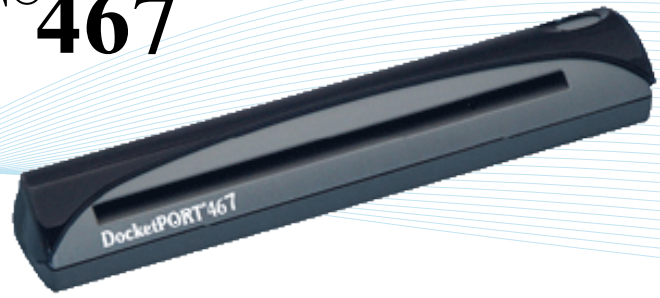

# DocketPORT® 467

**DocketPORT® 467** is a portable, 600 DPI high-resolution A4, Twain compliant color scanner, which offers high quality image capture. Supporting Windows operating systems, the

**DocketPORT® 467** works with any standard USB port and requires no external power supply. With its light weight (14oz/390g) small footprint, simple connection and unique Launch button, the **DocketPORT® 467** provides unique scanning convenience for both desktop and mobile use.

## Scanner Specification

<b>Interface:</b>	USB 2.0 (Universal Serial Bus)
<b>Image Sensor:</b>	Linear color CMOS
<b>Resolution:</b>	600 dpi (optical)
<b>Scanning Modes:</b>	48-bit color (internal), 24-bit color (output), 8-bit grayscale, 1-bit B&W
<b>Scan area Maximum:</b>	8.5" x 14. (legal page)
<b>Scan speed:</b>	6ppm (pages per minute) B&W; 3ppm color
<b>Scanner Weight:</b>	12 oz (345 Grams)
<b>Dimensions (LxWxH):</b>	11.7" x 2.0" x 1.7" (292 x 51 x 43mm)
<b>Cable length:</b>	60 inches (152cm), detachable
<b>Power consumption:</b>	0.2W (standby), 2.0W (during scan), fully USB powered!
<b>Paper Thickness:</b>	0.1mm~0.8mm
<b>Paper sensor:</b>	Electro-Mechanical
<b>Regulatory requirement:</b>	CE, FCC-B, VCCI-B, BSMI
<b>CD-ROM Software:</b>	CD-ROM Software Numerous TWAIN Compatible application

## Features

- A4, 600 DPI color scanner
- Light-weight and fully portable
- Small footprint
- No external power required
- Twain-compatible